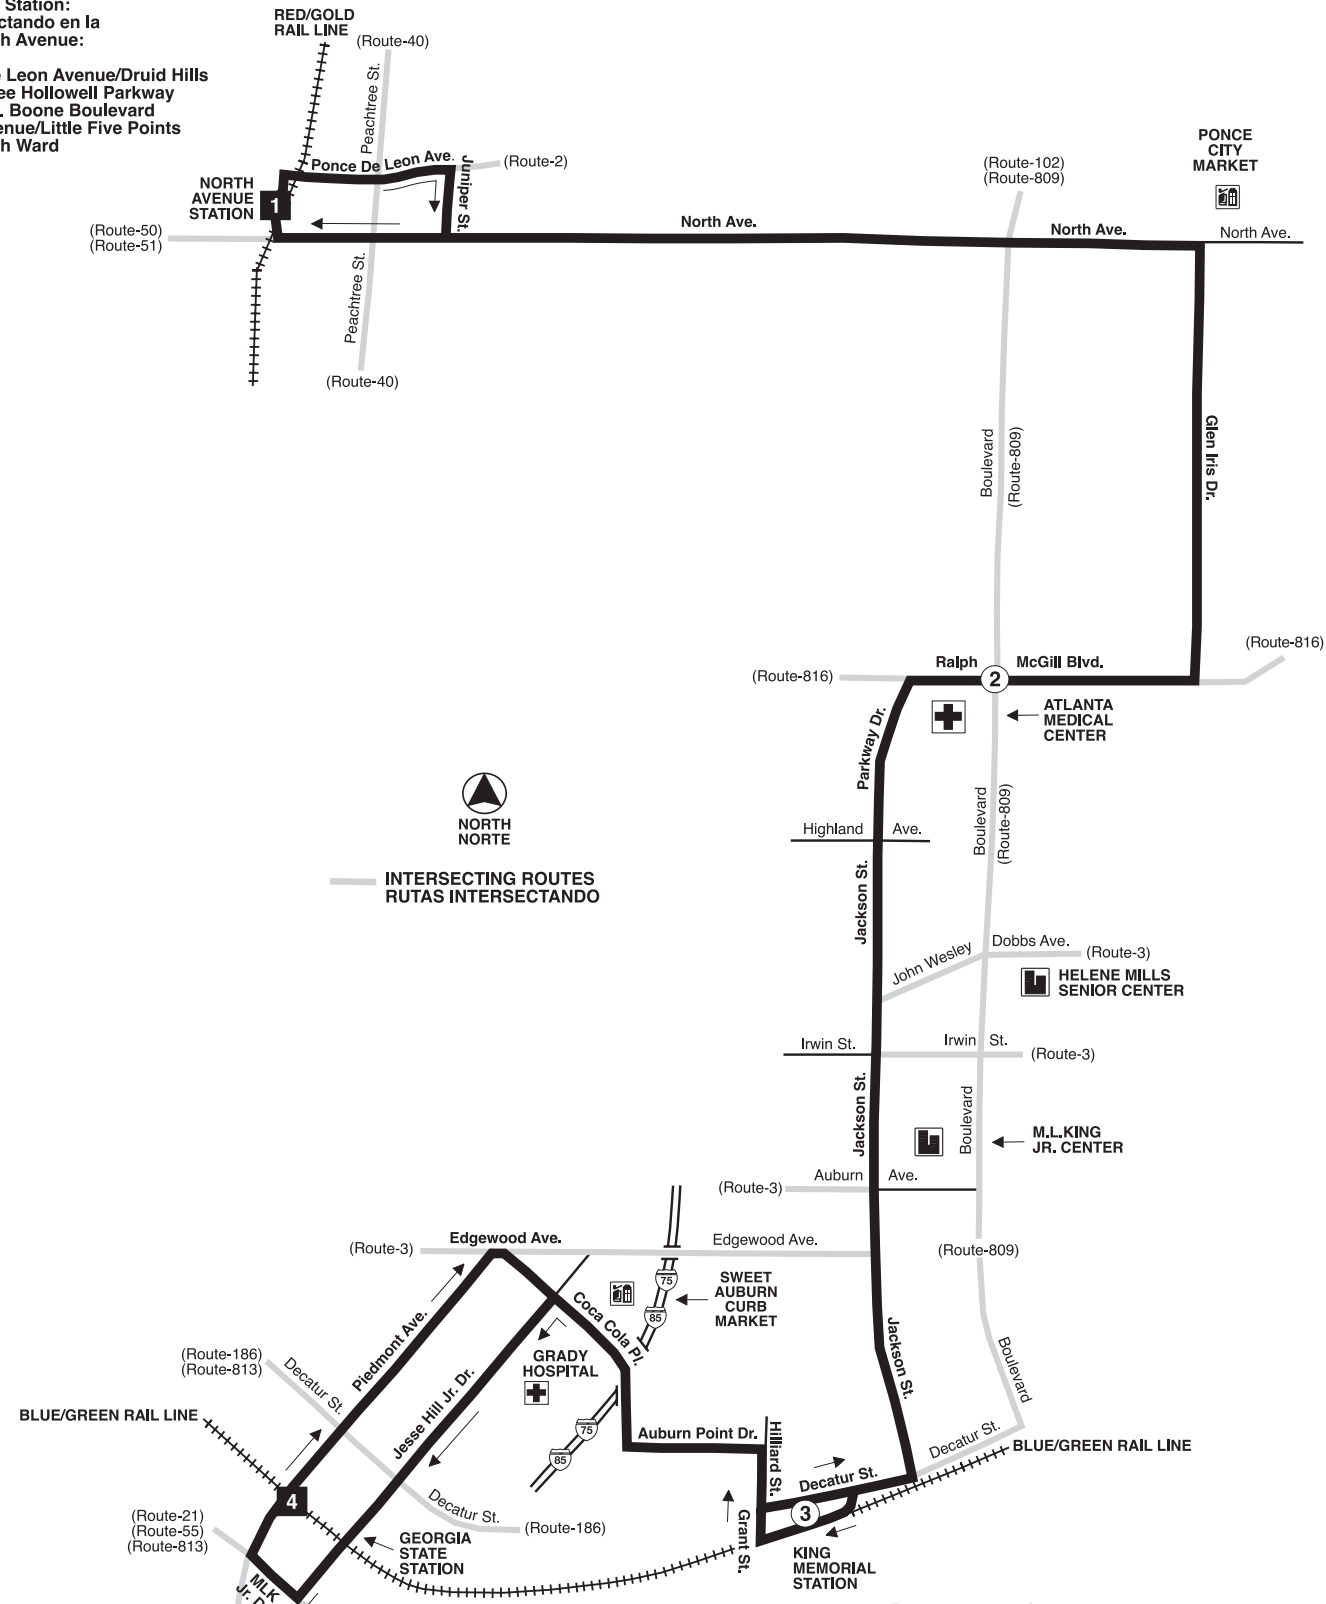

NORTH
NORTE

INTERSECTING ROUTES
RUTAS INTERSECTANDO